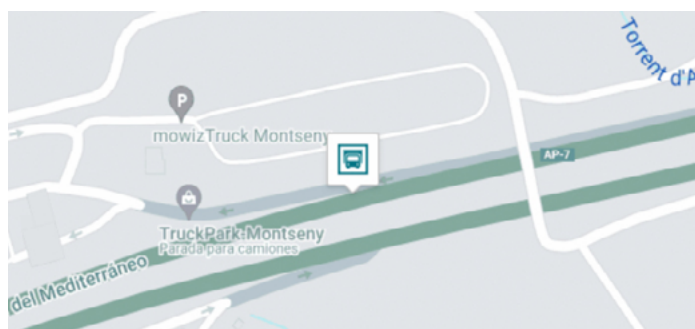

Access via PK17000-16500 AP-8/AP-1, northbound Astigarraga, 20115 - Guipúzcoa.

Payment by Starressa and/or electronic tolls

mowiz TRUCK Oiartzun

Access by PK8+500-9+000 AP-1/AP-8, southbound Oiartzun, 20180, Guipúzcoa.

Payment by Starressa and/or electronic tolls

mowiz TRUCK Montseny

Access by PK117+100 AP-7, direction Llinars del Vallés, 08450 Barcelona.
Payment only by electronic toll collection

mowiz TRUCK Porta BCN

Access by PK165+500 AP-7, direction Castellbisbal, 08755 Barcelona.
Payment only by electronic toll collection

FIND MORE INFO

 **CEPSA**